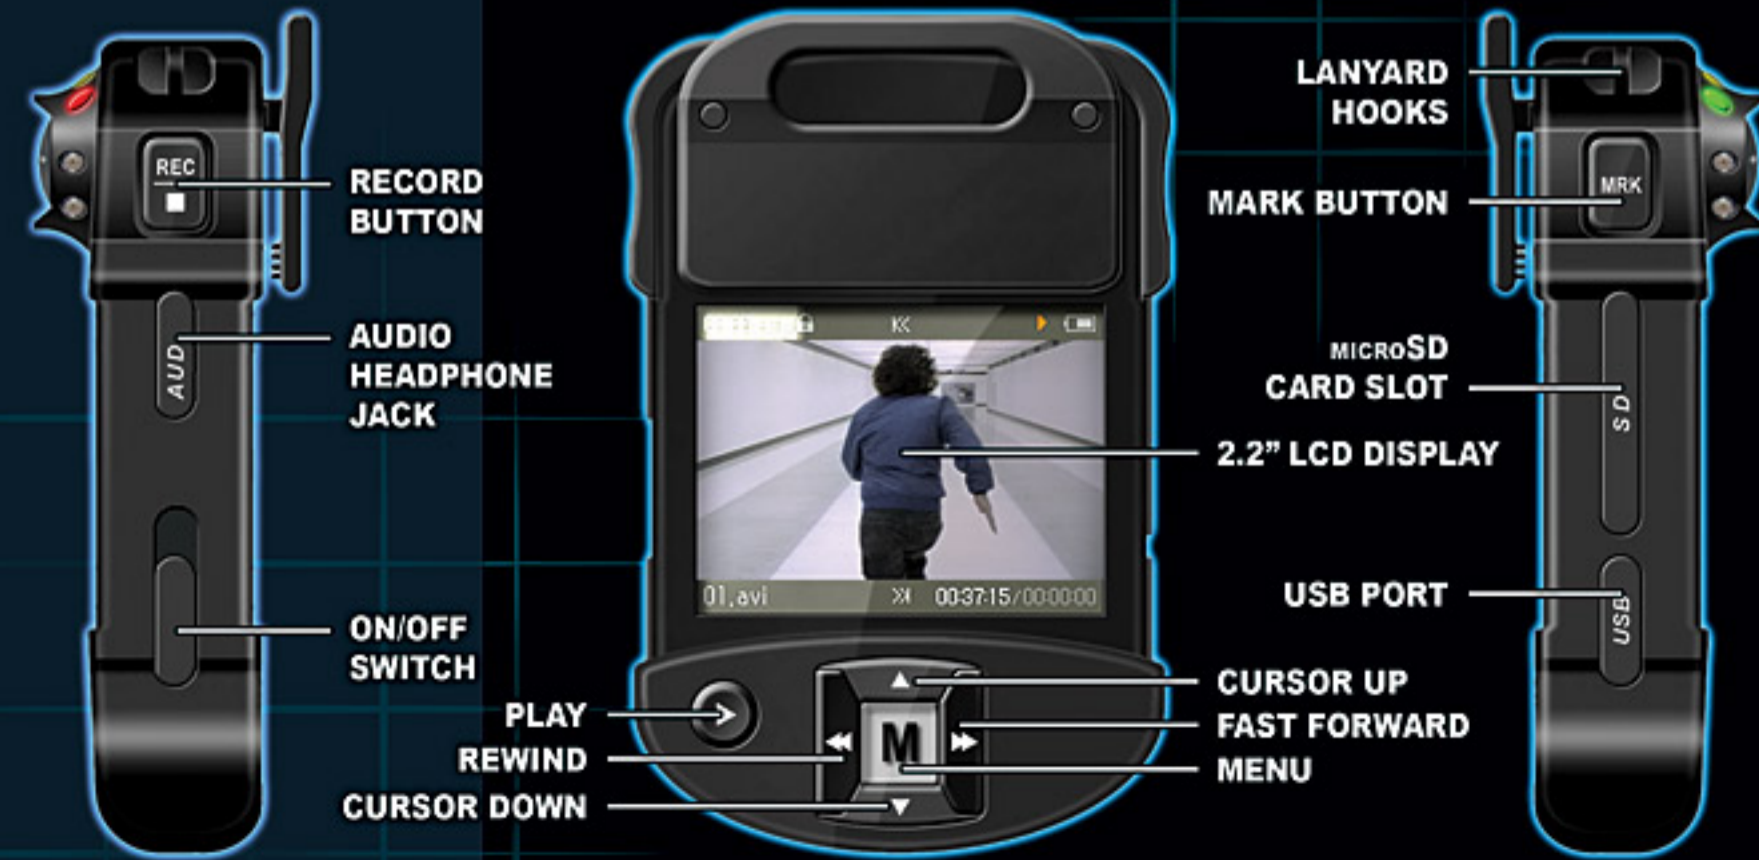

SHOWN ACTUAL SIZE
PATENT PENDING

FEATURES:

TOP & FRONT VISIBLE LED STATUS LIGHTS

A Law Enforcement Quality, Small, Hands-Free, One-Piece, Wearable, Weather Resistant Digital Video System.

Captures "Your Point of View" anywhere you go. Records both Video and Audio as well as still Photos.

STILL PHOTO CAMERA BUTTON

WHITE OR INFRARED LEDS FOR OPTIONAL ILLUMINATION

6-ELEMENT WIDE-ANGLE LENS CMOS COLOR CAMERA

NOISE CANCELLING INTERNAL MICROPHONE

NO EXTERNAL CABLES OR COMPONENTS REQUIRED

RECORD BUTTON

AUDIO HEADPHONE JACK

ON/OFF SWITCH

PLAY

REWIND

CURSOR DOWN

LANYARD HOOKS

MARK BUTTON

MICROSD CARD SLOT

- Easy to Operate – One button start/stop record
- Small and Lightweight – 2.7x4.3x1-Inch body can fit into your shirt pocket
- Easily and Securely Fastens Almost Anywhere
- High Quality Video – H.264 codec – Full VGA (640 x 480) 30 frames per second
- 2MP Still Photos – Holds 1000 images/GB
- Saves Metadata with Both Video and Pictures
- Optional microSD Cards – Add memory or utilize recording redundancy
- Up to 30 Seconds Pre-Event Record – Capture the action before activating record; user selectable
- Day or Night Operation with Illumination Control
- Instant ON/OFF with Standby Mode
- Covert Mode – Vibrating notifications
- Easy Download – USB port or optional microSD card
- Remembers Previous Officer Logged In
- Software Upgradeable