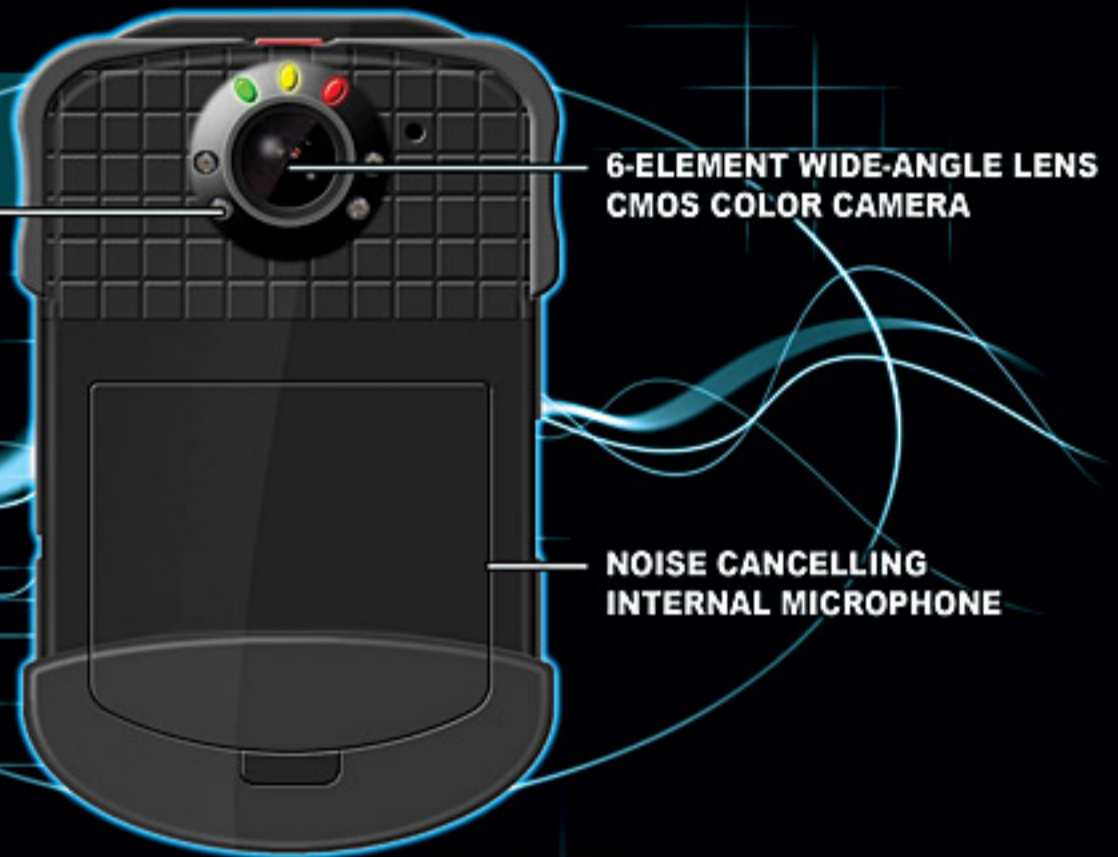

SHOWN ACTUAL SIZE
PATENT PENDING

FEATURES:

TOP & FRONT VISIBLE LED STATUS LIGHTS

A Law Enforcement Quality, Small, Hands-Free, One-Piece, Wearable, Weather Resistant Digital Video System.

Captures "Your Point of View" anywhere you go. Records both Video and Audio as well as still Photos.

STILL PHOTO CAMERA BUTTON

WHITE OR INFRARED LEDS FOR OPTIONAL ILLUMINATION

6-ELEMENT WIDE-ANGLE LENS CMOS COLOR CAMERA

NOISE CANCELLING INTERNAL MICROPHONE

NO EXTERNAL CABLES OR COMPONENTS REQUIRED

RECORD BUTTON

AUDIO HEADPHONE JACK

ON/OFF SWITCH

PLAY

REWIND

CURSOR DOWN

LANYARD HOOKS

MARK BUTTON

MICROSD CARD SLOT